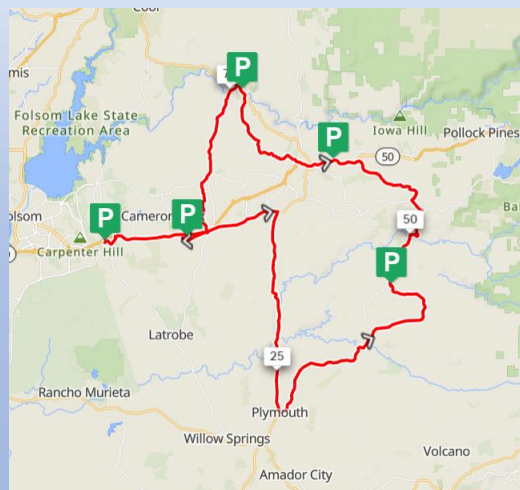

POKER RUN – DRIVING TOUR

Sunday April 7, 2024

- Best Hand in **Each Run Group** wins unique bottle of SHIFT Premium Red Blend Wine from Adobe Road Winery (Sonoma County)

www.adoberoadwines.com

- Draw first card at start, cards 2 - 4 at each stop, and final card at finish. Best hand wins
- Spirited and less spirited run groups
- Private room with walk-up bar
- Order from the menu – soups, salads, pizza, burgers, sandwiches available. Dutch.

Meet Time: 9:00 AM

SVR Entry Fee: \$8.00/car

36 car limit – Register early

88 Miles – Approx 2 1/2 Hrs

Depart: Ed Dorado Town Center

Stop 1: Pioneer Park, Somerset

Stop 2: Placerville

Stop 3: Sutter Mill, Coloma

Finish: Moonraker Millhouse
Tap Room & Restaurant,
Cameron Park

Hosted by Sacramento Valley Region – Porsche Club of America

Registration Closes: April 1, 2024

Info & Register at: <http://msreg.com/PokerRun2024>

Questions: Contact Rick Duste (281) 650-1869 TOUR@SVR-PCA.ORG